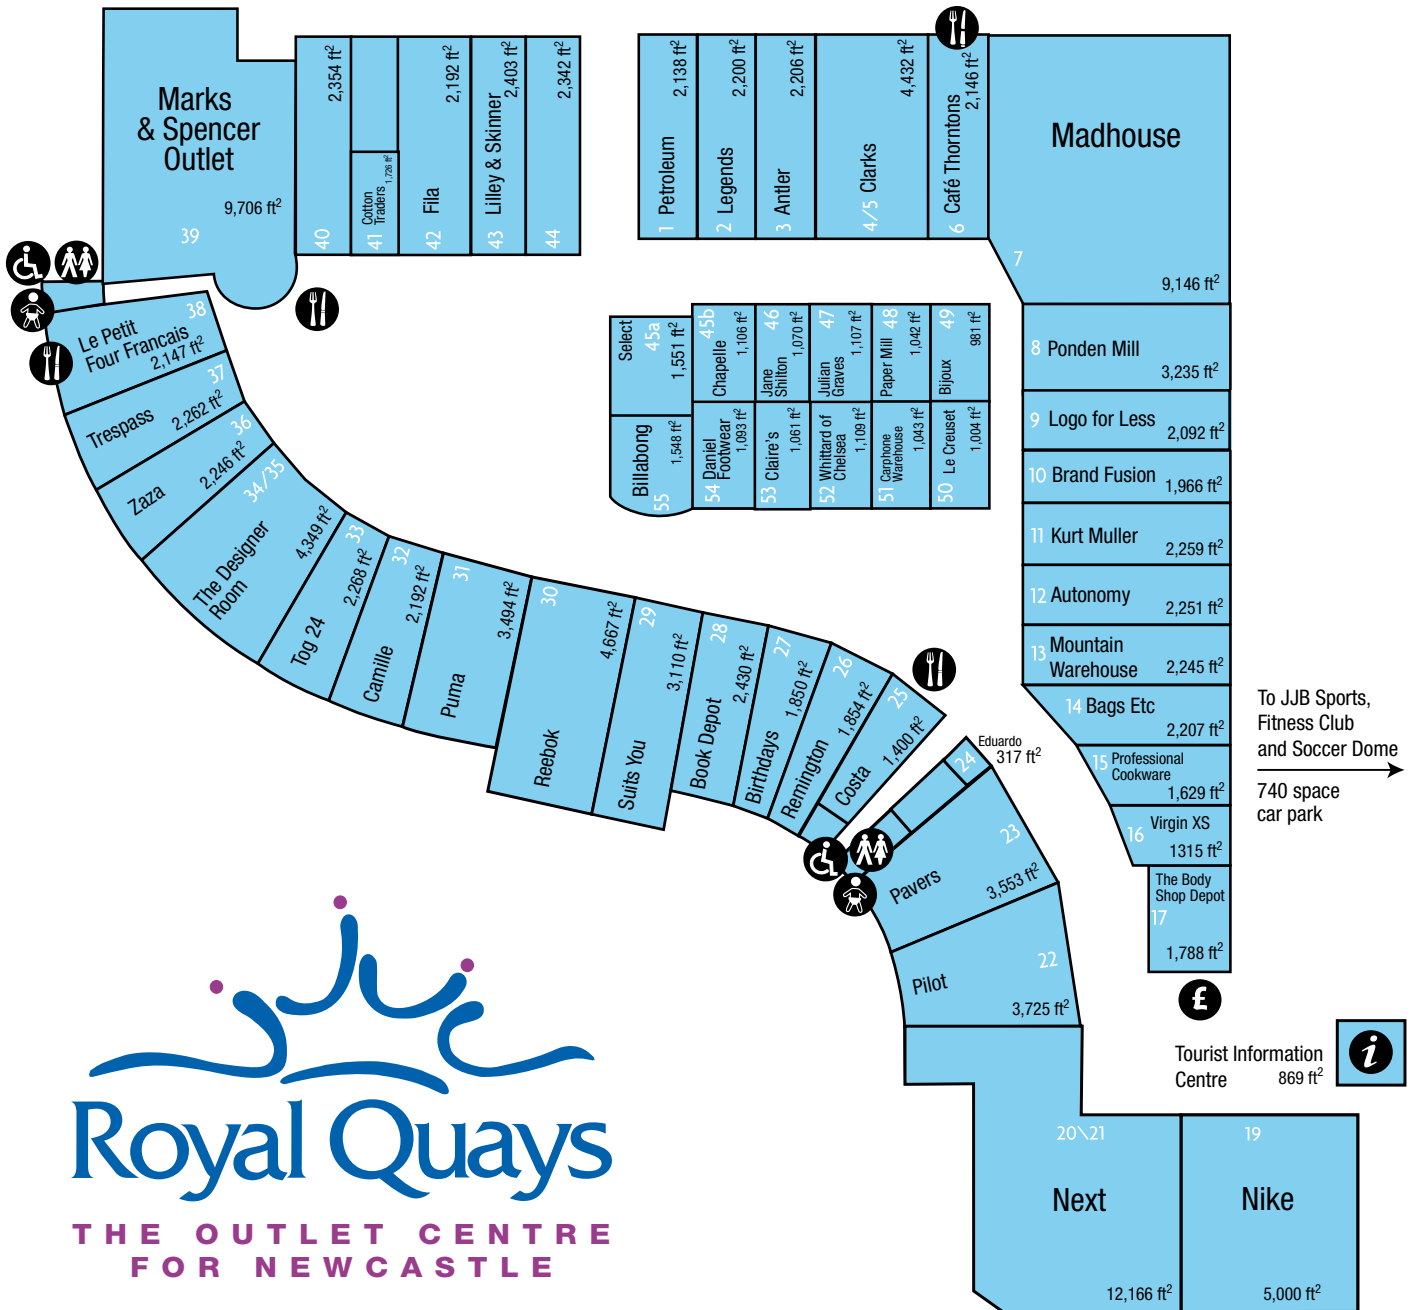

# The Outlet Centre for Newcastle

  
**Royal Quays**  
THE OUTLET CENTRE  
FOR NEWCASTLE

**Sanderson  
Weatherall**  
**0113 369 6000**  
sandersonweatherall.com